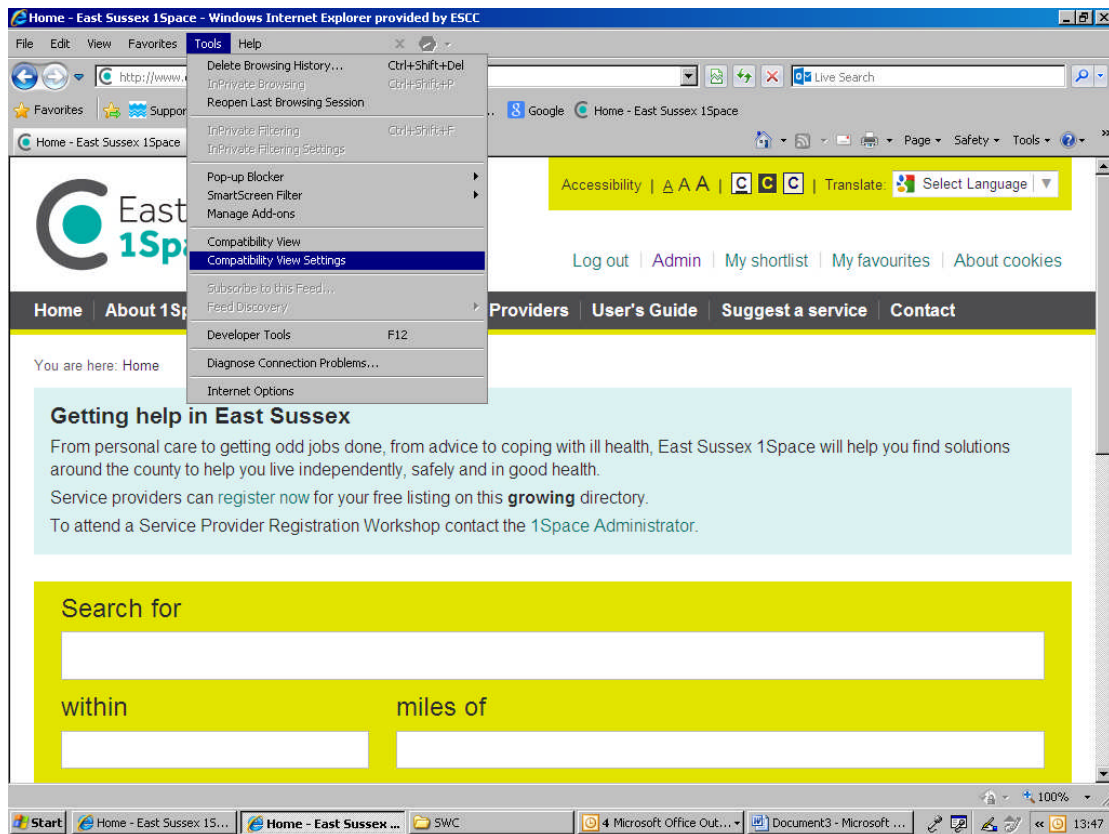

1. Go to tools, from your tool bar in Internet Explorer 11
2. Select 'Compatibility view setting'

3. In the Add this website box add 'eastsussex1space.co.uk' then click on the Add button. Then click on the Close button.