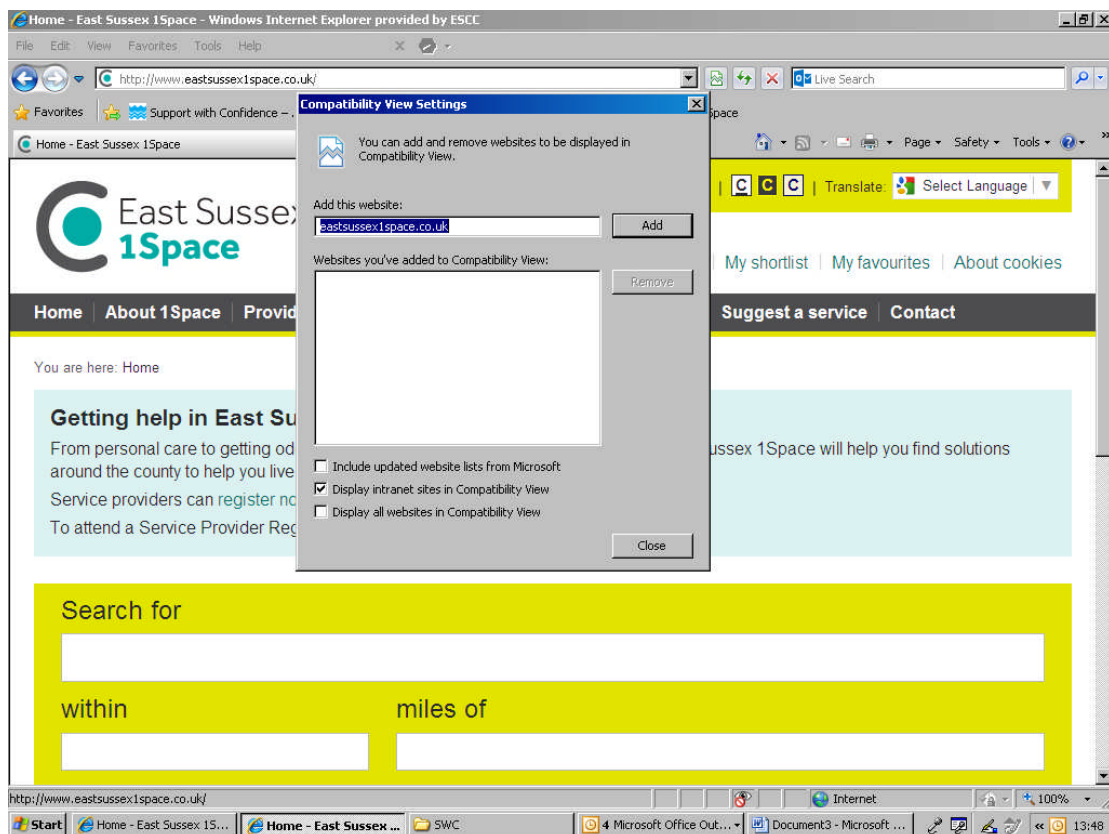

1. Go to tools, from your tool bar in Internet Explorer 11
2. Select 'Compatibility view setting'

3. In the Add this website box add 'eastsussex1space.co.uk' then click on the Add button. Then click on the Close button.